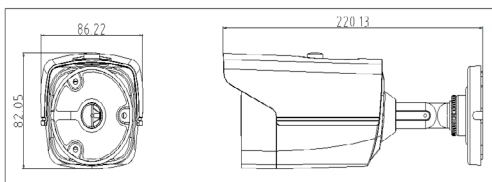

DS-2CE16D1T-IT5

HD1080P Turbo HD EXIR Bullet Camera

EXIR

Key features

- HD1080P Video Output
- Adopt HDTV Technology
- True Day/Night, Smart IR
- EXIR technology, 80m IR distance
- IP66 weatherproof
- OSD menu controlled via UTC

Dimensions

Available models

DS-2CE16D1T-IT5

DS-2CE16D1T-IT5	
Camera	
Image Sensor	1 / 2.7" Progressive Scan CMOS
Signal System	PAL / NTSC
Effective Pixels	1930(H)*1088(V)
Min. Illumination	0.1 Lux @(F1.2,AGC ON), 0 Lux with IR
Shutter speed	1/25(1/30) s to 1/50,000 s
Lens	3.6mm (6mm, 8mm, 12mm, 16mm optional) Angle of View: 90°(3.6mm), 55.4°(6mm), 41.6°(8mm), 26.6°(12mm), 20.6°(16mm)
Lens Mount	M12
Angle Adjustment	Pan: 0 - 360°, Tilt: 0 - 90°, Rotation: 0 - 360°
Day & Night	ICR
Synchronization	Internal synchronization
Video Frame Rate	1080p@25fps/1080p@30fps
HD Video Output	1 Analog HD output
S / N Ratio	More than 52dB
Menu	
Camera ID	On/off (0-255)
AGC	Support
D/N Mode	Color/ BW/ Auto/ EXT
White Balance	Auto/ User/ Push/ 8000K/ 6000K/ 4200K/ 3000K
Privacy Mask	On/Off, maximum 2 zones
Motion Detection	On/Off, maximum 4 zones
BLC	Support
Anti-flicker	On/off
Language	English/ Chinese
Function	Digital noise reduction, Mirror
General	
Working Temperature / Humidity	-40 °C – 60 °C (-40 °F – 140 °F) Humidity 90% or less (non-condensing)
Power Supply	12 VDC
Power Consumption	Max. 4.5W
Weather Proof Ratings	IP66
IR Range	Up to 80m
Communication	Up the coax Protocol: HIKVISION-C(Coaxitron)
Dimensions	86.22×82.05×220.13mm(3.39"×3.23"×8.67")
Weight	430 g (0.95 lbs)