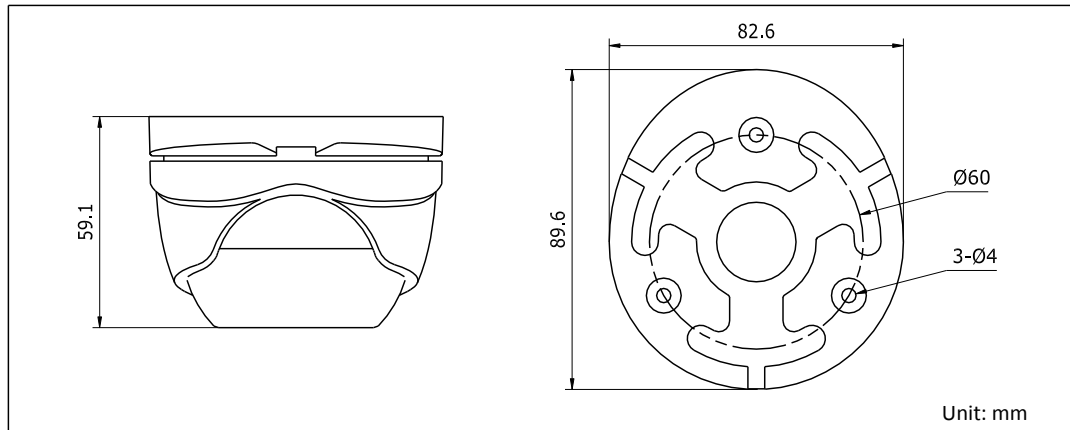

Dimensions