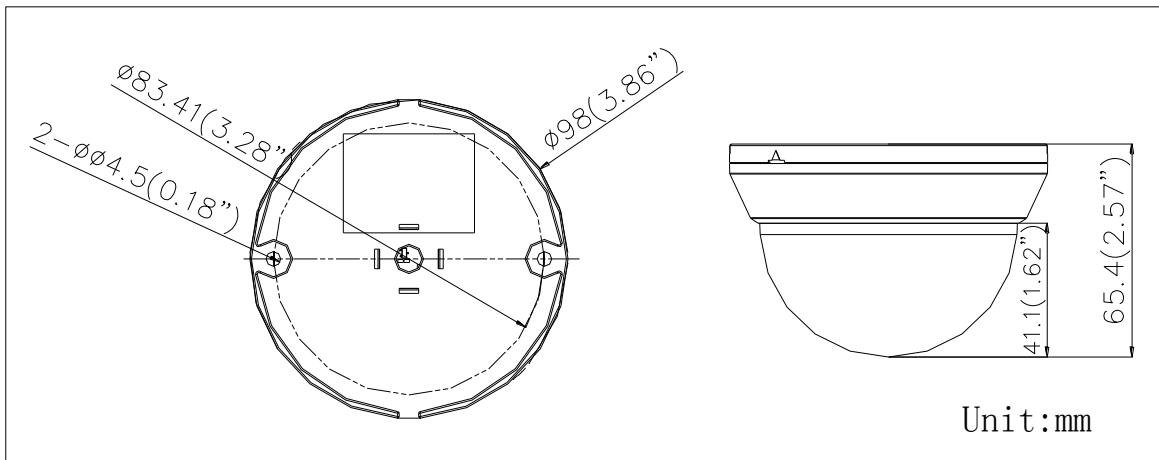

## Specifications

<b>Camera</b>	
Image Sensor	1MP CMOS Image Sensor
Signal System	PAL/NTSC
Effective Pixels	1296(H)*732(V)
Min. illumination	0.1 Lux @ (F1.2,AGC ON),0 Lux with IR
Shutter Time	1/25(1/30)s to 1/50,000s
Lens	2.8mm, 3.6mm, 6mm optional
	Angle of View: 70.9°(3.6mm), 92°(2.8mm), 56.7°(6mm)
Lens Mount	M12
Day & Night	ICR
Angle Adjustment	Pan: 0 - 350°, Tilt: 0 - 70°, Rotation: 0 - 350°
Synchronization	Internal synchronization
Video Frame Rate	720p@25fps/720p@30fps
HD Video Output	1 Analog HD output
S/N Ratio	>62dB
<b>General</b>	
Operating Conditions	-20 °C - 45 °C (-4 °F - 113 °F), Humidity 90% or less (non-condensing)
Power Supply	12 VDC ± 15%
Power Consumption	Max. 4W
IR Range	Up to 20m
Dimensions	Φ98 x 65.4 mm (φ 3.86" x 2.57")
Weight	240 g

## Dimensions