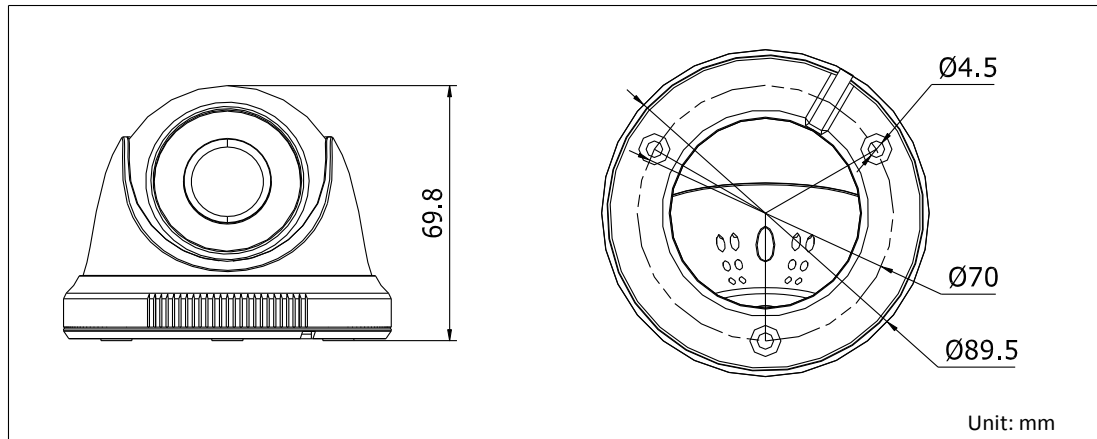

DS-2CE56C0T-IRP HD720P Indoor IR Turret Camera

Key Features

- 1 Megapixel high-performance CMOS
- Analog HD output, up to 720P resolution
- True Day/Night
- DNR, Smart IR
- Up to 20m IR distance

Specifications

Camera	
Image Sensor	1MP CMOS Image Sensor
Signal System	PAL/NTSC
Effective Pixels	1296(H)*732(V)
Min. illumination	0.1 Lux @ (F1.2,AGC ON),0 Lux with IR
Shutter Time	1/25(1/30)s to 1/50,000s
Lens	2.8mm, 3.6mm, 6mm optional
	Angle of View: 70.9°(3.6mm), 92°(2.8mm), 56.7°(6mm)
Lens Mount	M12
Day & Night	ICR
Angle Adjustment	Pan: 0 - 360°, Tilt: 0 - 75°, Rotation: 0 - 360°
Synchronization	Internal synchronization
Video Frame Rate	720p@25fps/720p@30fps
HD Video Output	1 Analog HD output
S/N Ratio	>62dB
General	
Operating Conditions	-20 °C - 45 °C (-4 °F - 113 °F), Humidity 90% or less (non-condensing)
Power Supply	12 VDC ± 15%
Power Consumption	Max. 4W
IR Range	Up to 20m
Dimensions	Φ89.5 × 69.8 mm(Φ3.52" × 2.75")
Weight	250 g

Order Models

DS-2CE56C0T-IRP

Dimensions

Accessories

DS-1272ZJ-110-TRS
Wall Mounting

DS-1275ZJ
Vertical Pole Mounting

DS-1276ZJ
Corner Mounting

DS-1H18
Video Balun